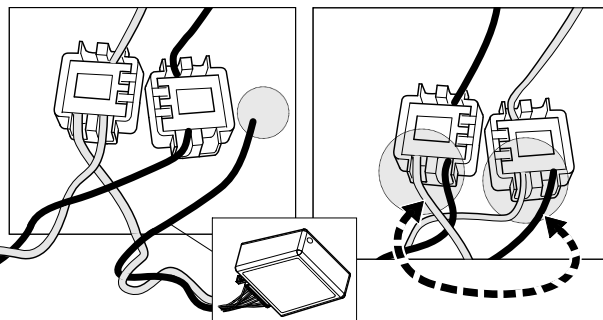

Operation support

No CAN-Data =

Standby / Sleepmode

Ignition OFF

Ignition ON

Ignition ON

Failure support

Check CAN-Data Wire