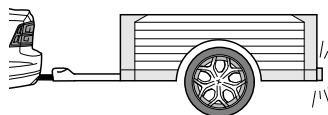

Ignition ON

+

1x max 5 min.