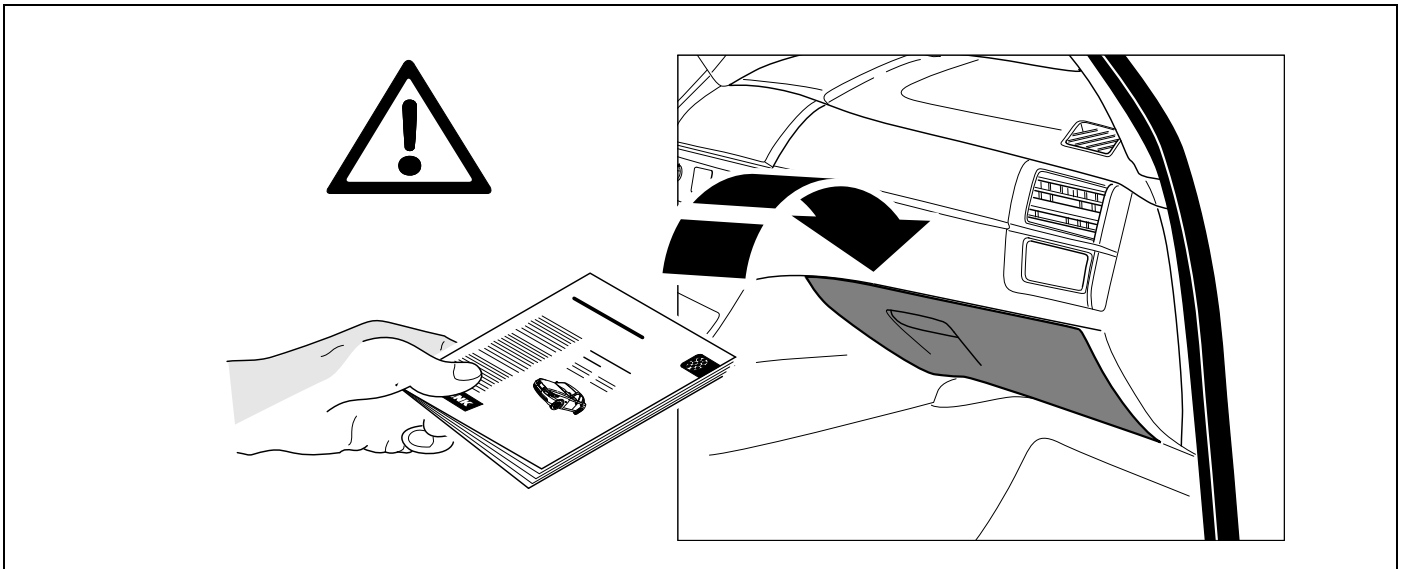

D Änderungen bezüglich Konstruktion, Ausstattung Farbe sowie Irrtum vorbehalten. Angaben und Abbildungen unverbindlich	PL Zastrzega się prawo do zmian dot. konstrukcji, wykończenia, kolorystyki oraz pomyłek. Dane i ilustracje niewiążące.
GB Subject to change in terms of construction, equipment and colour, and may contain errors. The information and illustrations are non-binding.	TR Tasarım, donanım ve renk bakımından değişiklik yapma hakkı ve hata ve eksiklik mahfuzdur. Veriler ve resimler bağlayıcı değildir.
F Sous réserve de modifications de la construction, de équipement, de la couleur et sous réserve d'erreurs. Les indications et les illustrations sont sans engagement.	H A szerkezet, a kivitelt és a szín változtatása, valamint a változások joga fenntartva. Az adatok és az ábrák nem kötelező érvényűek.
NL Wijzigingen met betrekking tot constructie, uitvoering en kleur evenals vergissingen voorbehouden. Gegevens en afbeeldingen zyn niet bindend.	HR Pravo promjena u svezi konstrukcije, opreme, boje kao i zabune oridžavamo. Podaci i ilustracije su neobavezne.
DK Ændringer med hensyn til konstruktion, udstyr, farver samt fejl forbeholdes. Oplysninger og illustrationer er uforpligtende.	BUL Запазени права по отношение на конструкцията, оборудването, цвета и грешки. Данните и изображенията не са обвързващи.
N Endringer angående konstruksjon, utstyr, farge og feiltagelse forbeholdes. Opplysninger og illustrasjoner uforbindtlig.	RO Ne rezervăm dreptul unor modificări ale construcției, dotării, culorii și dreptul la erori Datele indicate și imaginile sunt orientative.
S Med reservation för ändringar vad det gäller konstruktion, utrustning, färg samt för misstag. Uppgifterna och bilderna är inte bindande.	RU Права на внесение изменений относительно конструкции, оснащения, окраски, а также на ошибки сохраняются. Данные и иллюстрации имеют примерный характер.
FIN Pidätämme oikeuden rakennetta, varustusta, väriä koskeviin sekä erehdyksestä johtuviin muutoksiin. Tiedot ja kuvat eivät ole sitovia.	LT Pasiliekaama konstrukcijos, įrangos bei reikmenų, spalvos pakeitimų ir klaidų teisė. Duomenys ir iliustracijos neįpareigojantys.
I Con riserva di modifiche relative a progettazione, dotazione, colore ed errori. Le indicazioni e figure sono fornite senza impegno.	LV Tiek paturētas tiesības uz konstrukcijas, iekārtu, krāsu izmaiņām, kā arī kļūdīšanās. Dati un attēli bez saistībām.
E Reservadas las modificaciones respecto a diseño, equipamiento, color, así como error. Indicaciones y figuras sin compromiso.	EST Konstruktsiooni, varustuse ja võervi osas muudatused ning eksimine lubatud. Andmed ja joonised on mittesiduvad.
P Reservamos o direito de alterações relativamente ao desenho, equipamento, cor, bem como de erro. Os dados e as gravuras não implicam compromisso da nossa parte.	SLO Zadržana pravica do sprememb glede konstrukcije, opreme, barve ter pomote. Podatki in slike so neobvezne.
GR Διατηρώνουμε κάθε επιφύλαξη ως προς αλλαγές σε σχέση με κατασκευή, εξοπλισμό, διαρρυθμίση, χρωματισμούς και λάθη παραδρομής.	SK Zmeny, ktoré sa týkajú konštrukcie, vybavenia, farby, ako aj omyly sú vyhradené. Údaje a zobrazenia sú nezáväzné.
CZ Změny, týkající se konstrukce, vybavení, barvy, jakož i omyly jsou vyhrazeny. Údaje a vyobrazení jsou nezáväzné.