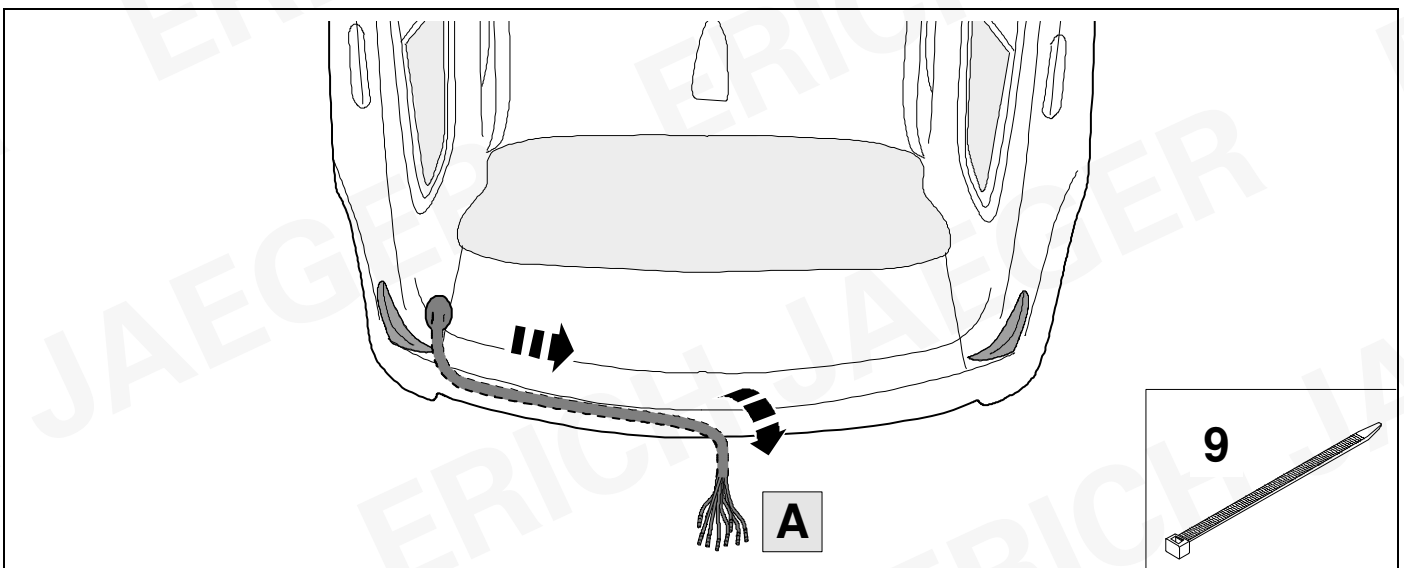

1

Keyless-go

1. 

2.  10 m

3. 

Icons: Eye, SERVICE book, Warning sign

2 REMOVE

6