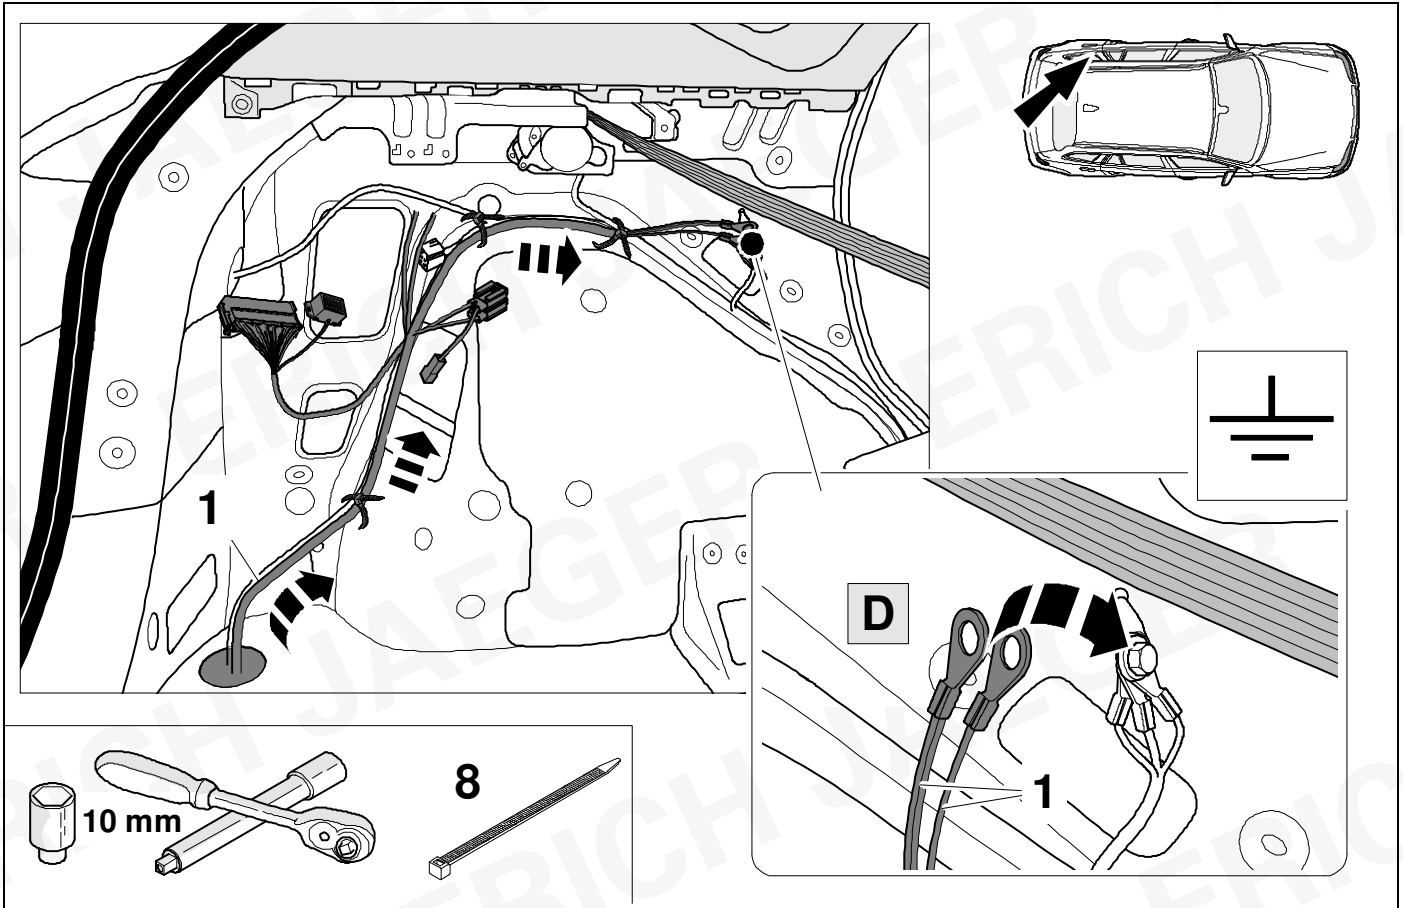

11

Sportage / Tuscon / Ioniq 5