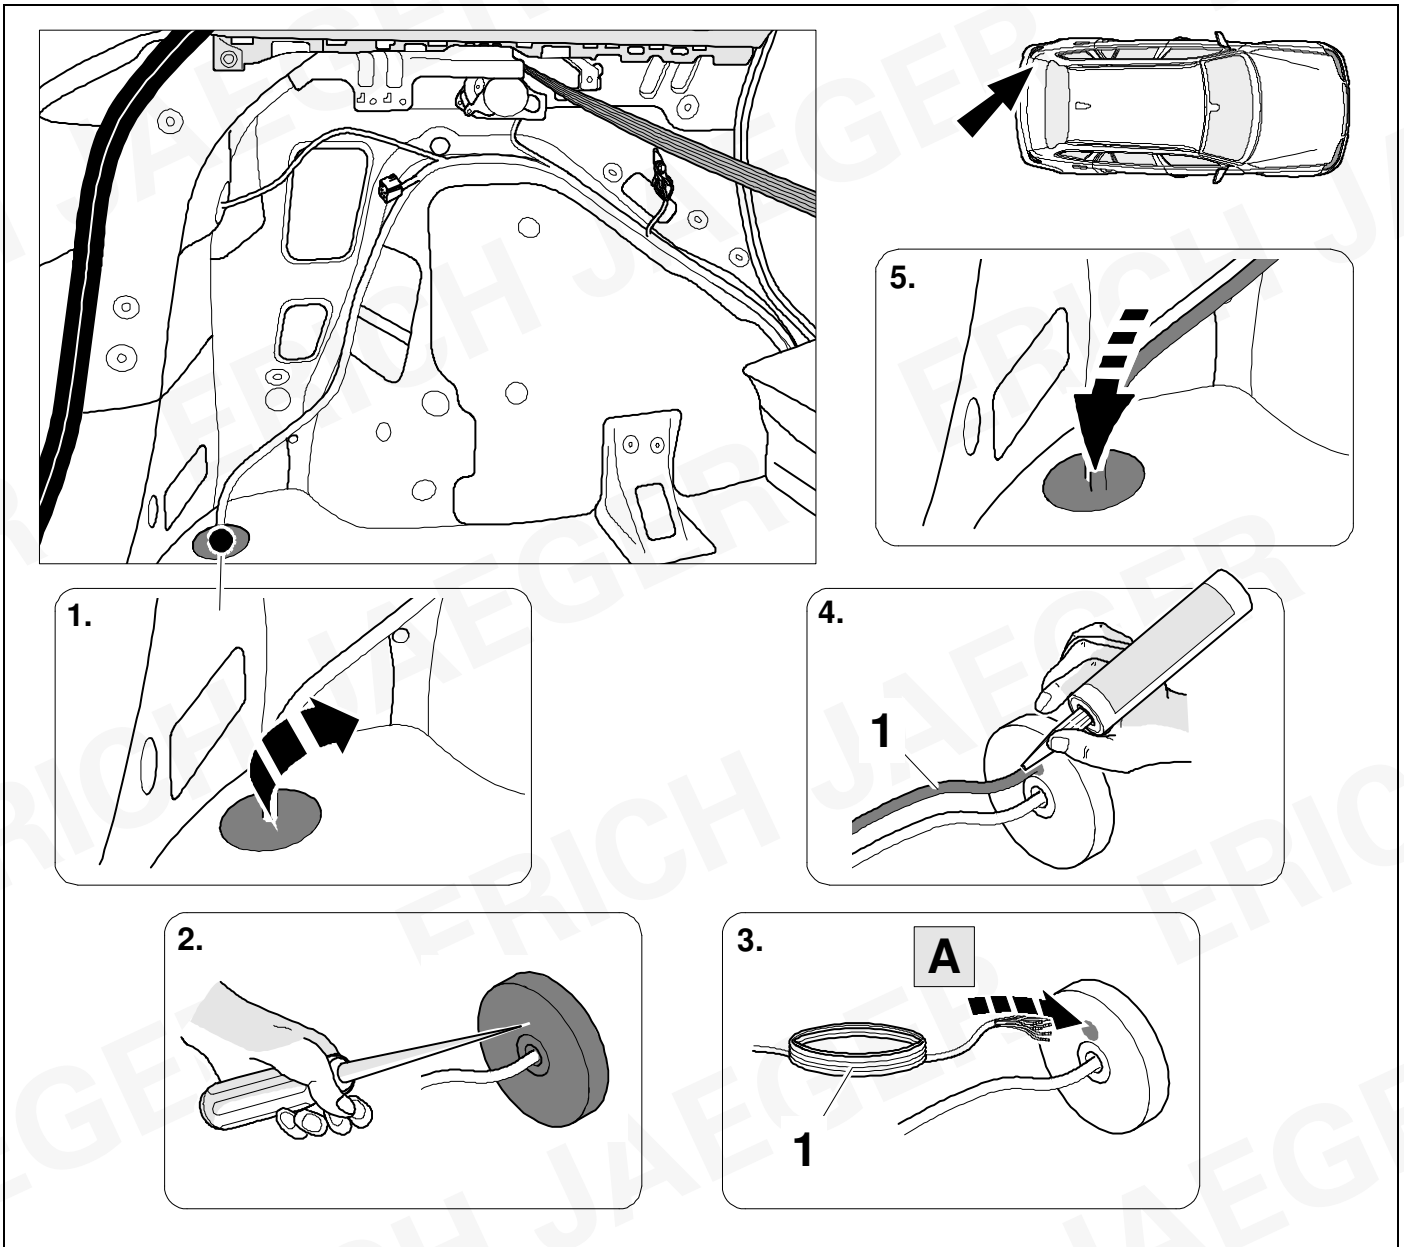

1

Keyless-go

1. 

2.  10 m

3. 

Icons: Eye, SERVICE book, Warning sign

2 REMOVE

6