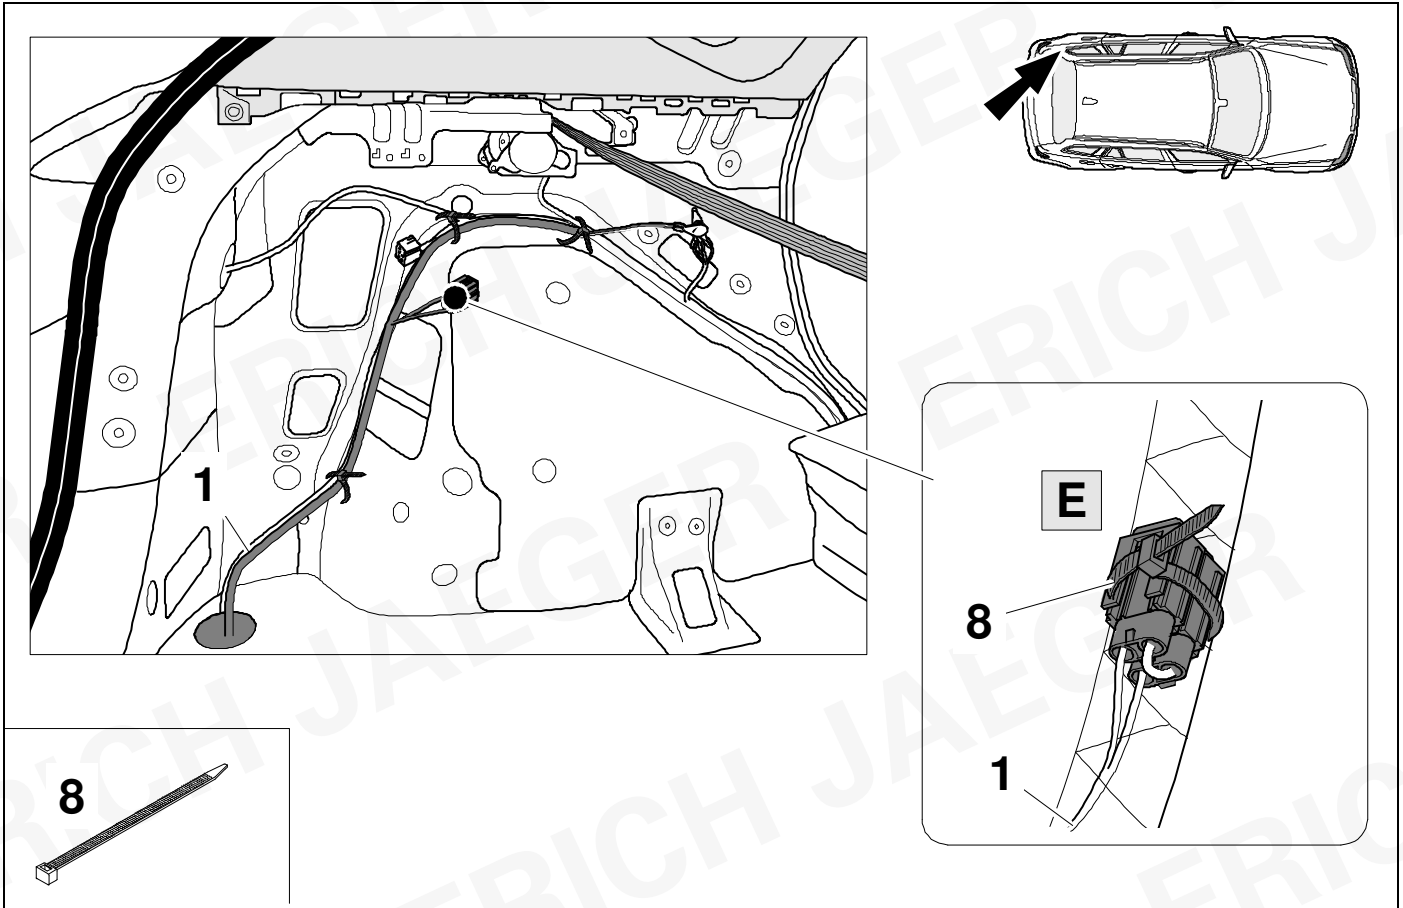

23

30

+

31

Sportage / Tuscon / Ioniq 5