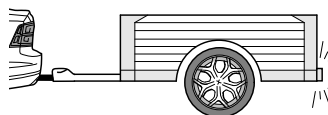

Operation support

No CAN-Data =

Standby / Sleepmode

Ignition OFF

Ignition ON

Ignition ON

Failure support

Check CAN-Data Wire