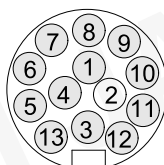

ERICH JAEGER

Für Fahrzeuge mit Anhängervorbereitung!
For vehicles with trailer preparation!

KIA Sorento

09/20 >>

KIA Sportage

01/22 >>

HYUNDAI Tucson

11/20 >>

HYUNDAI Tucson PHEV

03/21 >>

HYUNDAI Ioniq 5

06/21 >>

747532

13-PIN

ISO 11446

Für aktuellste Version scannen
Scan for current version

- (D) Einbauanleitung
- (GB) Installation instructions
- (F) Consignes de montage
- (NL) Montagehandleiding
- (DK) Montagevejledning
- (N) Monteringsinstruksjon
- (S) Installationsanvisning
- (FIN) Asennusohje
- (I) Istruzioni per il montaggio
- (E) Instrucciones de montaje
- (P) Instruções de montagem
- (GR) Οδηγίες εγκατάστασης
- (CZ) Návod k montáži

- (PL) Instrukcja montażu
- (TR) Montaj talimatı
- (H) Beépítési útmutató
- (HR) Upute o ugradnji
- (BUL) Инструкция за монтаж
- (RO) Instrucțiuni de montaj
- (RU) Инструкция по монтажу и установке
- (LT) Montavimo informacija
- (LV) Iemontēšanas pamācība
- (EST) Paigaldusjuhend
- (SLO) Navodilo za vgradnjo
- (SK) Montážny návod