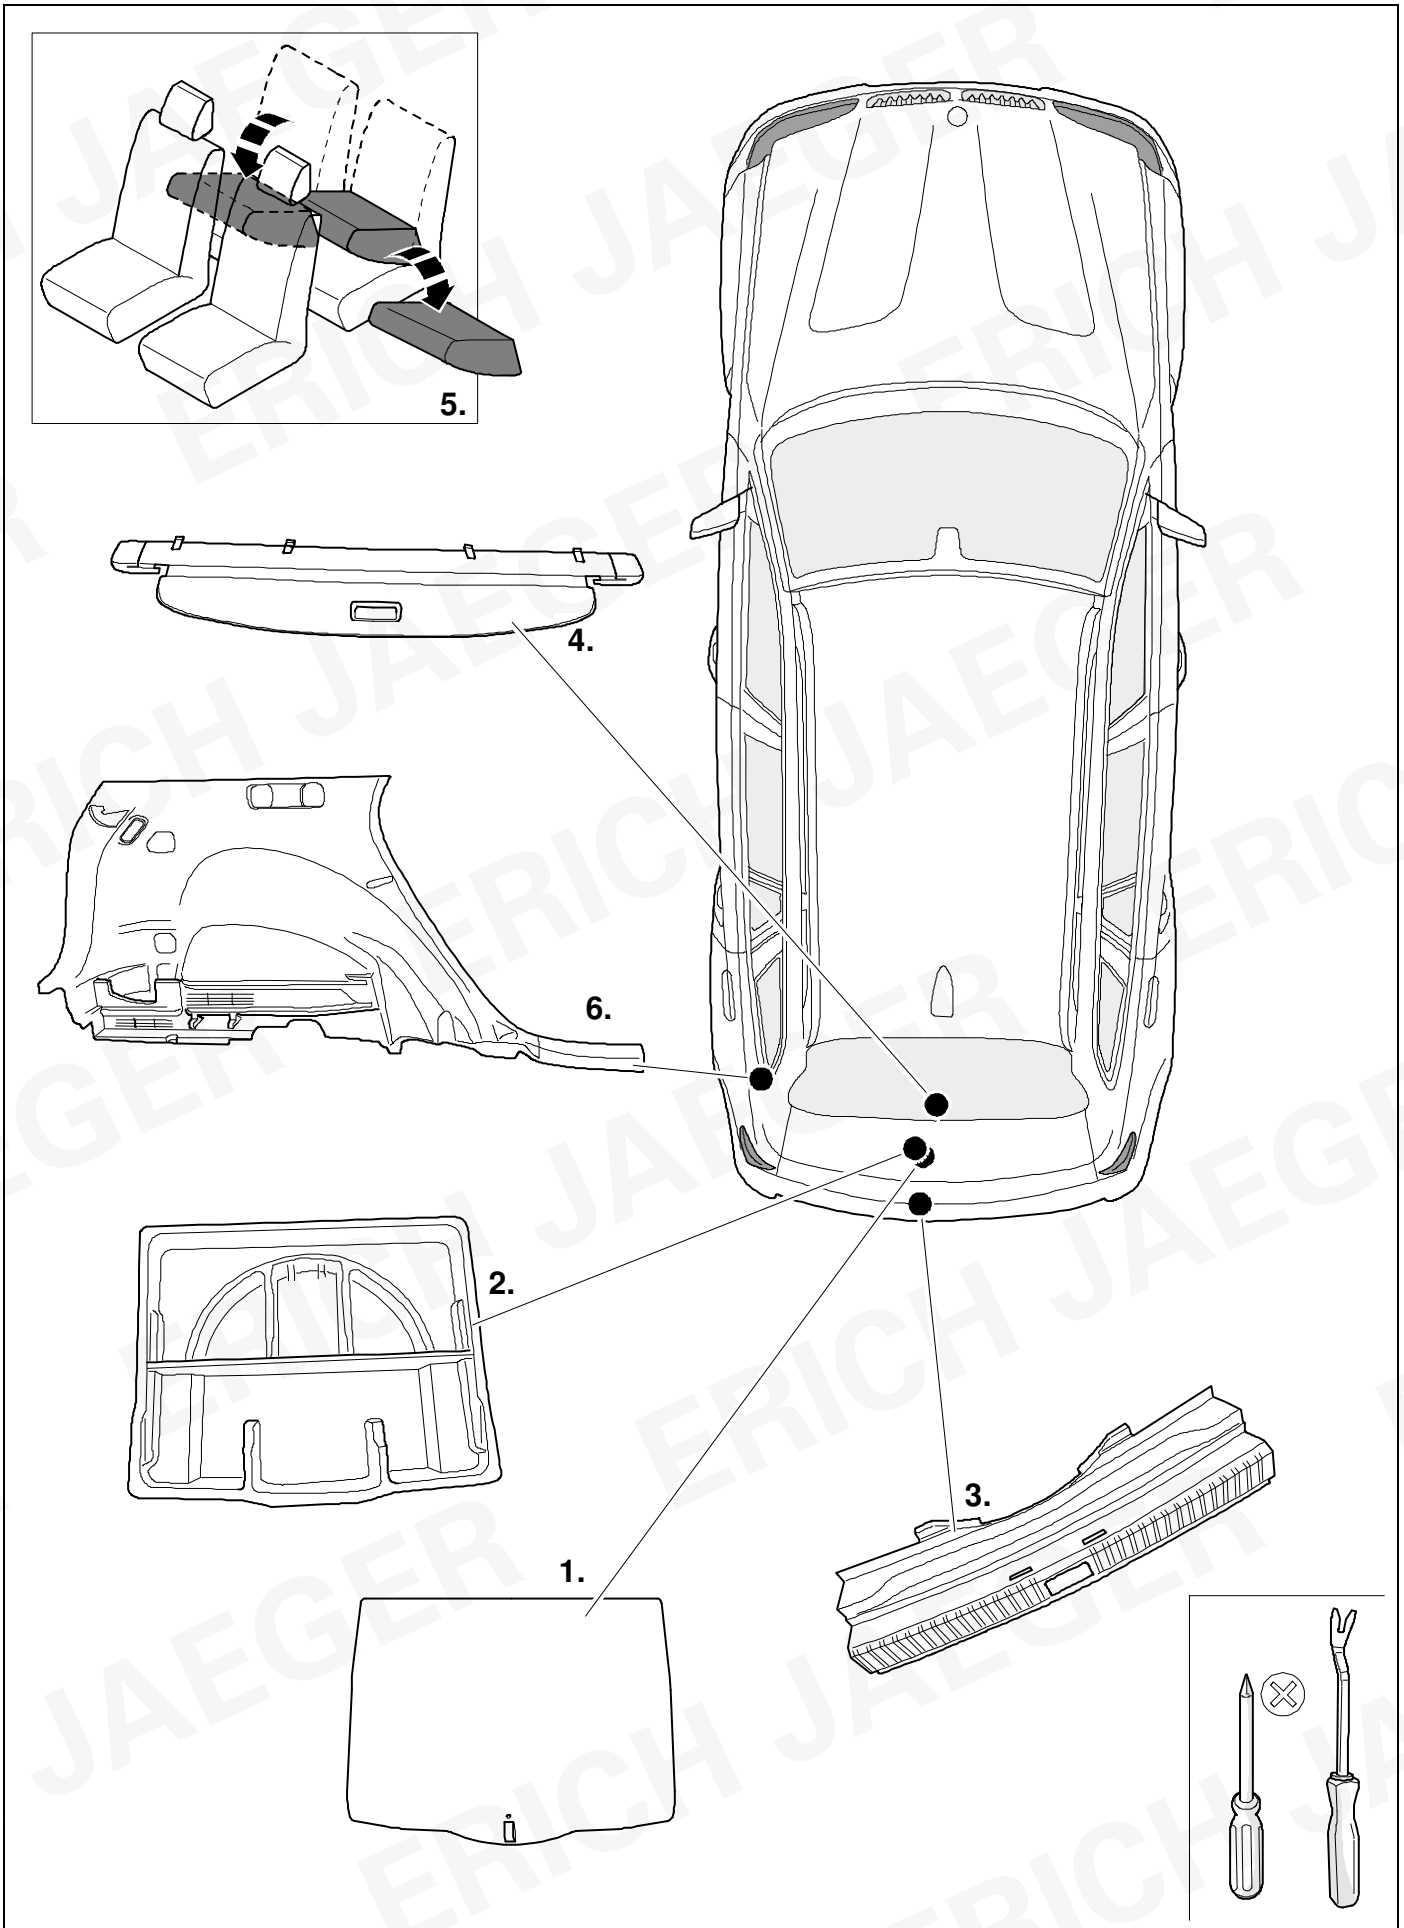

1

Keyless-go

1. 

2.  10 m

3. 

Icons: Eye, SERVICE book, Warning sign

2 REMOVE

6