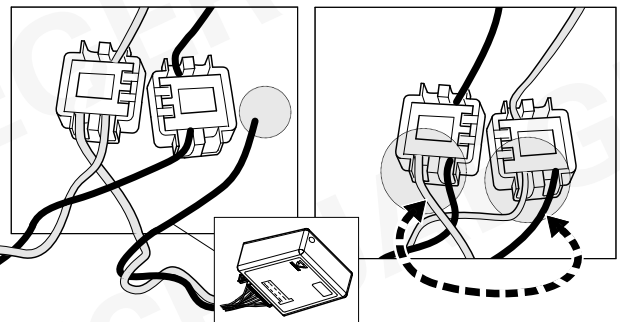

Operation support

No CAN-Data =

Standby / Sleepmode

Ignition OFF

Ignition ON

Ignition ON

Failure support

Check CAN-Data Wire