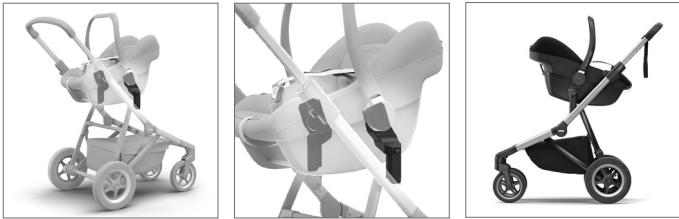

THULE SLEEK CAR SEAT ADAPTER
FOR MAXI-COSI®

Thule Sleek Car Seat Adapter for Maxi-Cosi®

Go from car to stroller with an adapter that lets you quickly and easily attach an infant car seat to your Thule Sleek stroller.

1. Easy click-in installation and removal
2. Compatible with Thule Sleek

MODEL NUMBER

11000300

AVAILABLE

Now

CAR SEAT ADAPTER

UPC / EAN CODE

091021556164

CATEGORY

Active with Kids

	BRAND	MODEL
11000300 Maxi-Cosi® Car Seat Adapter	BeSafe®	iZi GO Modular
		iZi GO X1
	Cybex	Aton Basic CBX
		Aton
		Aton 2
		Aton 4
		Aton 5
		Aton M
		Aton M i-Size
		Aton Q
		Cloud Q
		Maxi-Cosi®
	Citi	
	Mico AP 2.0	
	Mico 30	
	Mico Max 30	
	Mico NXT	
	Pebble	
	Pebble Plus	
	Rock i-Size	
	Nuna®	Pipa
		Pipa Lite