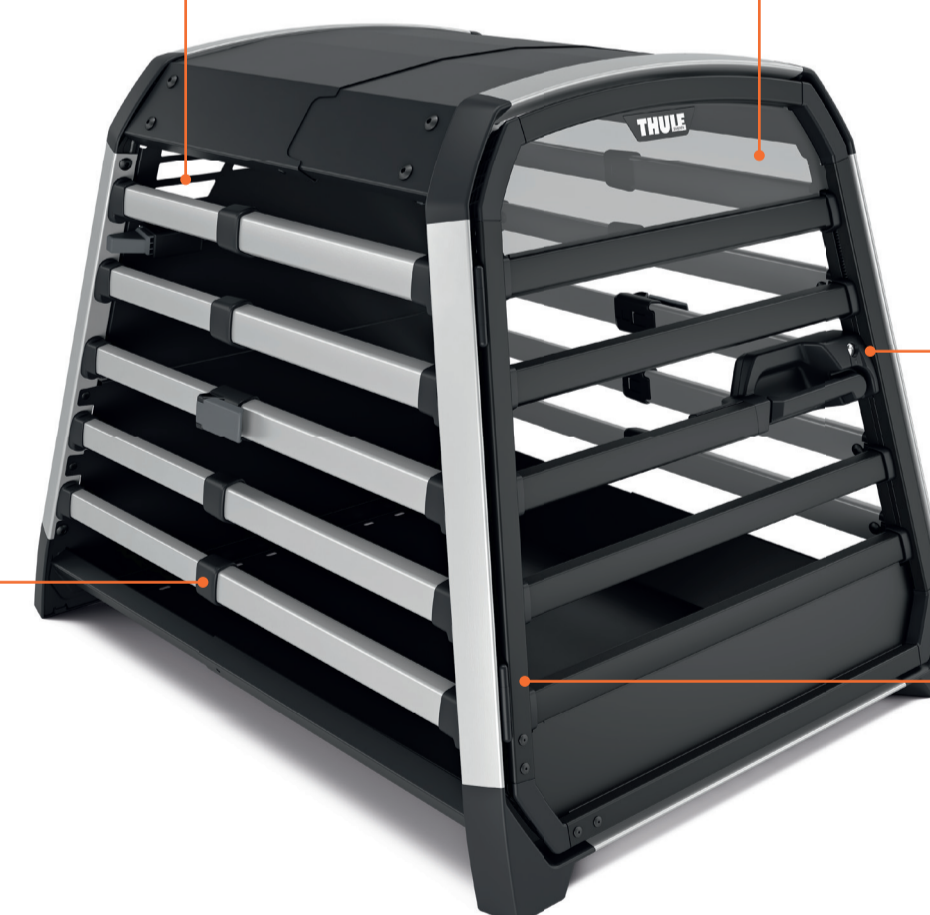

This premium dog crate has a gas damped door for a smooth opening and closing, a built-in lock and great accessories to complete the experience.

Thule Dog Crate
Bumper Protector

Thule Dog Crate Mat

Thule Dog Crate
Storage Bag

Thule Dog Crate
Leash Hook

The crate is equipped with an escape hatch, that enables opening of the crate from the backseat

The window and the openings in the crate make it easy for you to check on your dog at any time

Innovative crumple zone provides superior protection for dogs in case of rear collisions

The crate has a built-in lock for added security

The door's gas damping mechanism ensures a gentle open and close, enhancing your everyday interactions