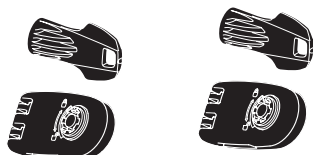

9771

Thule Road Bike Adapter

9772

Thule AcuTight Knob

528

Thule Bike Frame Adapter

982

Thule Carbon Frame Protector

984

Thule Wheel Strap Locks

986

Thule Loading Ramp

9152

Thule 7-to-13-pin Adapter

9906

Thule 13-to-7-pin Adapter