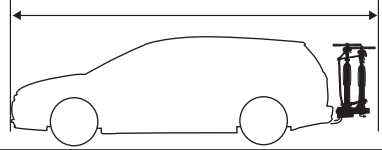

920

CITY CRASH
Complies with ISO norm

13,4 kg

921

CITY CRASH
Complies with ISO norm

13,3 kg

i

22-80 mm