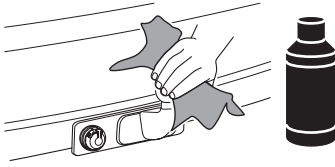

920

CITY CRASH
Complies with ISO norm

13,4 kg

921

CITY CRASH
Complies with ISO norm

13,3 kg

i

22-80 mm