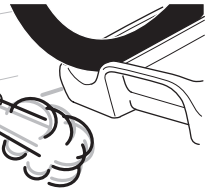

D.1

Aluminium
or GGG40